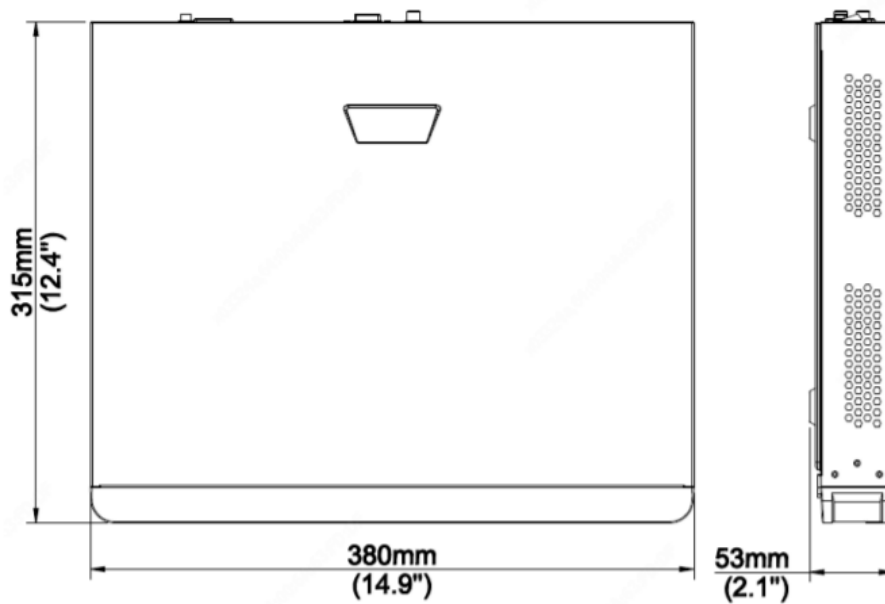

Technical Specifications

Model	GW-NVR3216-P16
Video/Audio Input	
IP Video Input	16-ch
Two-way Audio Input	1-ch, RCA
Network	
Incoming Bandwidth	112Mbps
Outgoing Bandwidth	96Mbps

Remote Users	128
Protocols	P2P, UPnP, NTP, DHCP, PPPoE
Video/Audio Output	
HDMI/VGA Output	HDMI: 4K (3840x2160@30), 1920X1080@60, 1920X1080@50, 1600X1200@60, 1280X1024@60, 1280X720@60, 1024X768@60 VGA: 1920X1080@60, 1920X1080@50, 1280X1024@60, 1280X720@60, 1024X768@60
Recording Resolution	8MP/6MP/5MP/4MP/3MP/1080p/960p/720p/D1/2CIF/CIF
Audio Output	1-ch, RCA
Synchronous Playback	16-ch
Corridor Mode Screen	3/4/5/7/9/10/12/16
Decoding	
Decoding format	Ultra265/H.265/H.264
Live view/Playback	8MP/6MP/5MP/4MP/3MP/1080p/960p/720p/D1/2CIF/CIF
Capability	1 x 4K@30, 1 x 6MP@30, 1 x 5MP@30, 2 x 4MP@30, 4 x 1080p@30, 8 x 720p@30, 16 x D1
Hard Disk	
SATA	2 SATA interfaces
Capacity	Up to 10TB for each disk
External Interface	
Network Interface	1 RJ-45 10M/100M/1000M self-adaptive Ethernet Interface
USB Interface	Front panel: 1 x USB2.0, Rear panel: 1 x USB3.0
Alarm In	4-ch

Alarm Out	1-ch
PoE	
Interface	1 RJ-45 10M/100M self-adaptive Ethernet Interface
Max Power	Max 30W for single port Max 108W in total (13.5W for each)
Supported Standard	IEEE 802.3af/at
General	
Power Supply	100 ~ 240 V AC Power Consumption: ≤10W(without HDD)
Working Environment	-10°C~+ 55°C (+14°F~+131°F), Humidity ≤ 90% RH (non-condensing)
Dimensions (W×D×H)	380mm ×315mm × 53mm (14.9" × 12.4" × 2.1")
Weight (without HDD)	≤2.4kg (5.29lb)

- Dimensions (mm)

- Real Panel

Take NVR3208-P8 for example