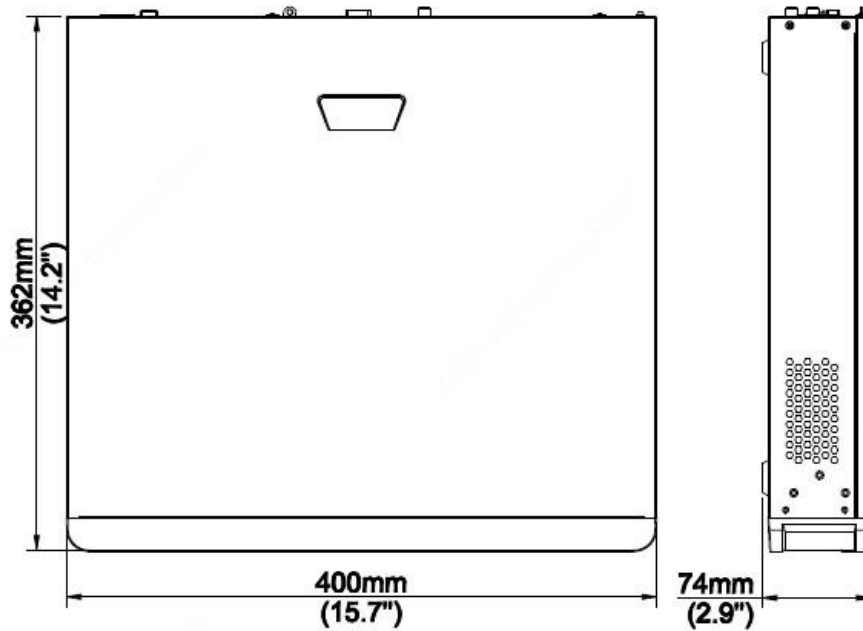

- Specifications

Model	NVR3416-P16-V2	NVR3432-P16-V2
<b>Video/Audio Input</b>		
IP Video Input	16-ch	32-ch
Two-way Audio Input	1-ch, RCA	
<b>Network</b>		
Incoming Bandwidth	160Mbps	
Outgoing Bandwidth	64Mbps	

Remote Users	128	
Protocols	P2P, UPnP, NTP, DHCP, PPPoE	
<b>Video/Audio Output</b>		
HDMI/VGA Output	HDMI: 4K (3840x2160@30), 1920X1080@60, 1920X1080@50, 1600X1200@60, 1280X1024@60, 1280X720@60, 1024X768@60 VGA: 1920X1080@60, 1920X1080@50, 1280X1024@60, 1280X720@60, 1024X768@60	
Recording Resolution	8MP/6MP/5MP/4MP/3MP/1080p/960p/720p/D1/2CIF/CIF	
Audio Output	1-ch, RCA	
Synchronous Playback	16-ch	32-ch
Corridor Mode Screen	3/4/5/7/9/10/12/16	3/4/5/7/9/10/12/16/32
<b>Decoding</b>		
Decoding format	Ultra265/H.265/H.264	
Live view/Playback	8MP/6MP/5MP/4MP/3MP/1080p/960p/720p/D1/2CIF/CIF	
Capability	2 x 4K@30, 4x 4MP@30, 5 x 3MP@30, 8 x 1080P@30, 16 x 720P@30	2 x 4K@30, 4x 4MP@30, 5 x 3MP@30, 8 x 1080P@30, 16 x 720P@30, 32 x D1@30
<b>Hard Disk</b>		
SATA	4 SATA interfaces	
Capacity	Up to 10TB for each disk	
<b>External Interface</b>		
Network Interface	1 RJ-45 10M/100M/1000M self-adaptive Ethernet Interface	
USB Interface	Front panel: 1 x USB2.0, Rear panel: 1 x USB3.0	
Serial Interface	1 x RS485	
Alarm In	16-ch	
Alarm Out	4-ch	
<b>PoE</b>		
Interface	16 RJ-45 10M/100M self-adaptive Ethernet Interface	
Max Power	Max 30W for single port Max 150W in total	
Supported Standard	IEEE 802.3af/at	
<b>General</b>		
Power Supply	100 ~ 240 V AC Power Consumption: ≤15W(without HDD)	

Working Environment	-10°C~+ 55°C (+14°F~+131°F), Humidity ≤ 90% RH (non-condensing)
Dimensions (W×D×H)	400mm ×362mm × 74mm (15.7" × 14.2" ×2.9")
Weight (without HDD)	≤5kg (11.02lb)

▪ Dimensions (mm)

▪ Rear Panel