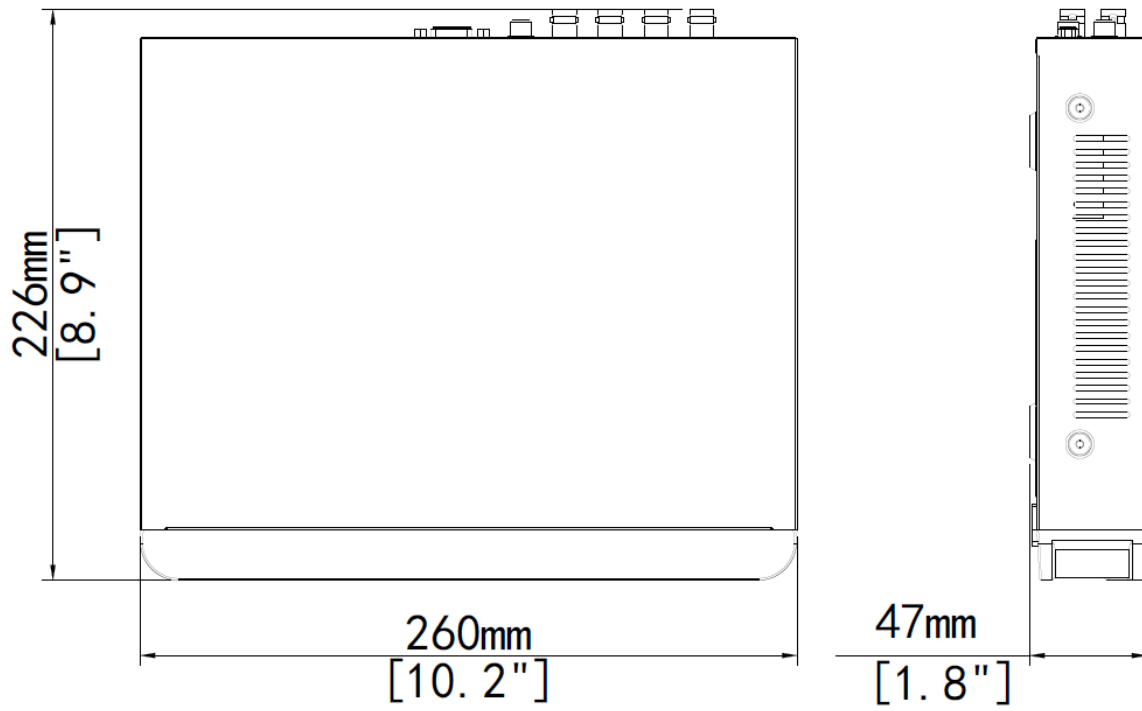

### ▪ Technical Specifications

Model	XVR3104-G3
Video/Audio Input	
Analog Video Input	4-ch, BNC
IP Video Input	2-ch(only IP up to 6ch), each channel up to 4MP
Supported Analog Camera Types	<p><b>Support AHD input:</b></p> <p>5MP@20fps 4MP@30fps 1080P@30fps 720P@60fps</p> <p><b>Support TVI input:</b></p> <p>5MP@20fps 4MP@30fps 1080P@30fps 720P@60fps</p>

	1080P@15fps	D1@15fps
	720P@25fps	D1@25fps
Audio Sample Rate	8KHz,16 bit per channel	
Audio Bit Rate	64Kbps per channel	
<b>Decoding</b>		
Capability	Analog: 2 x 5MP Lite@12, 2 x 4MP Lite@15, 2 x 1080P@15 IP: 1 x 4MP@30, 2 x 1080P@30	
<b>Hard Disk</b>		
SATA	1 SATA interface	
Capacity	Up to 8TB for each HDD (The maximum HDD capacity varies with environment temperature)	
<b>General Alarm</b>		
General Alarm	Motion detection	
Alert Alarm	IP Conflict, Network Disconnected, Disk offline, Disk Abnormal, Illegal Access, Hard Disk Space Low, Hard Disk Full, Recording/Snapshot Abnormal	
<b>External Interface</b>		
Network Interface	1 RJ45 10M/100M self-adaptive Ethernet Interface	
USB Interface	Rear panel: 2 x USB2.0	
<b>General</b>		
Power Supply	12V DC Power Consumption: ≤ 8 W (without HDD)	
Working Environment	-10°C ~ +55°C (+14°F ~ +131°F), Humidity ≤ 90% RH (non-condensing)	
Dimensions(W×D×H)	260mm ×226mm× 47mm (10.2" × 8.9"×1.8")	
Weight (without HDD)	≤1.1 Kg (2.42lb)	

- Dimensions (mm)

T