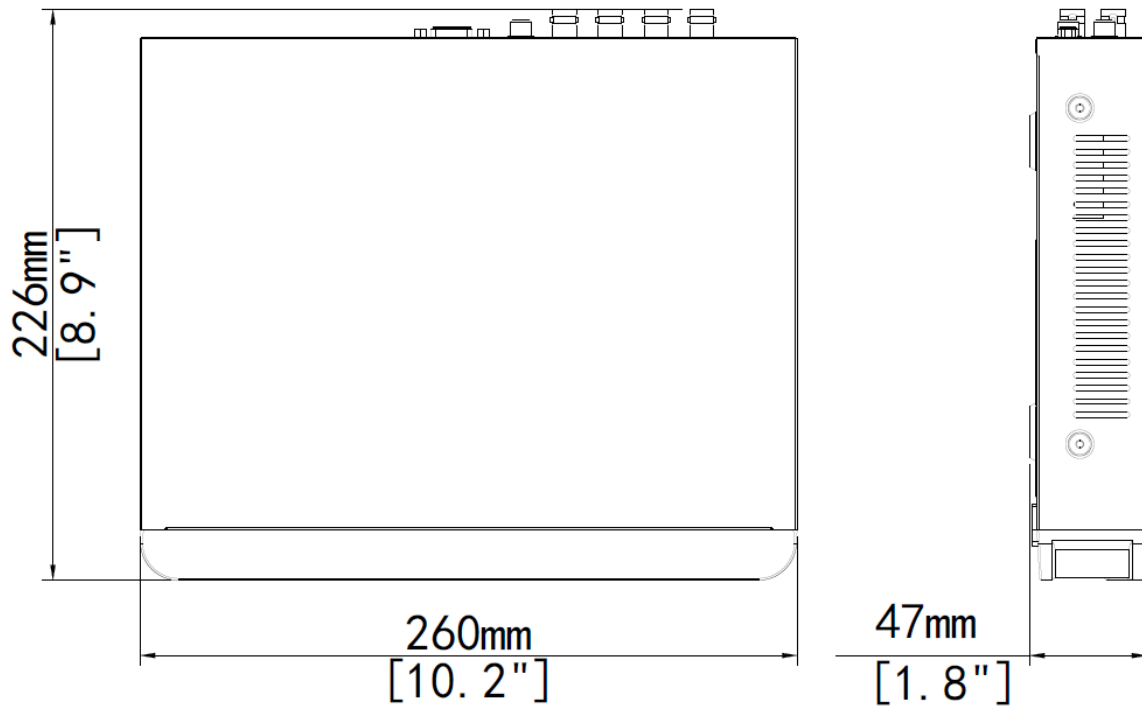

## ▪ Technical Specifications

Model	XVR3108-G3
Video/Audio Input	
Analog Video Input	8-ch, BNC
IP Video Input	4-ch(only IP up to 8ch), each channel up to 4MP
Supported Analog Camera Types	<b>Support AHD input:</b> 5MP@12fps 4MP@15fps 1080P@30fps 720P@30fps <b>Support TVI input:</b> 5MP@12fps 4MP@15fps

	1080P Lite@12fps	D1@12fps
	720P@12fps	D1@12fps
Audio Sample Rate	8KHz,16 bit per channel	
Audio Bit Rate	64Kbps per channel	
<b>Decoding</b>		
Capability	Analog: 4 x 5MP Lite@6,4x 4MP Lite@8, 4x 1080P Lite @12fps IP: 1 x 4MP@30, 2 x 1080P@30	
<b>Hard Disk</b>		
SATA	1 SATA interface	
Capacity	Up to 8TB for each HDD (The maximum HDD capacity varies with environment temperature)	
<b>General Alarm</b>		
General Alarm	Motion detection	
Alert Alarm	IP Conflict, Network Disconnected, Disk offline, Disk Abnormal, Illegal Access, Hard Disk Space Low, Hard Disk Full, Recording/Snapshot Abnormal	
<b>External Interface</b>		
Network Interface	1 RJ45 10M/100M self-adaptive Ethernet Interface	
USB Interface	Rear panel: 2 x USB2.0	
<b>General</b>		
Power Supply	12V DC Power Consumption: ≤ 8 W (without HDD)	
Working Environment	-10°C ~ + 55°C (+14°F ~ +131°F), Humidity ≤ 90% RH (non-condensing)	
Dimensions(W×D×H)	260mm ×226mm× 47mm (10.2" × 8.9"×1.8")	
Weight (without HDD)	≤1.1 Kg (2.42lb)	

- Dimensions (mm)

- Real Panel

Take XVR3108-G3 for example